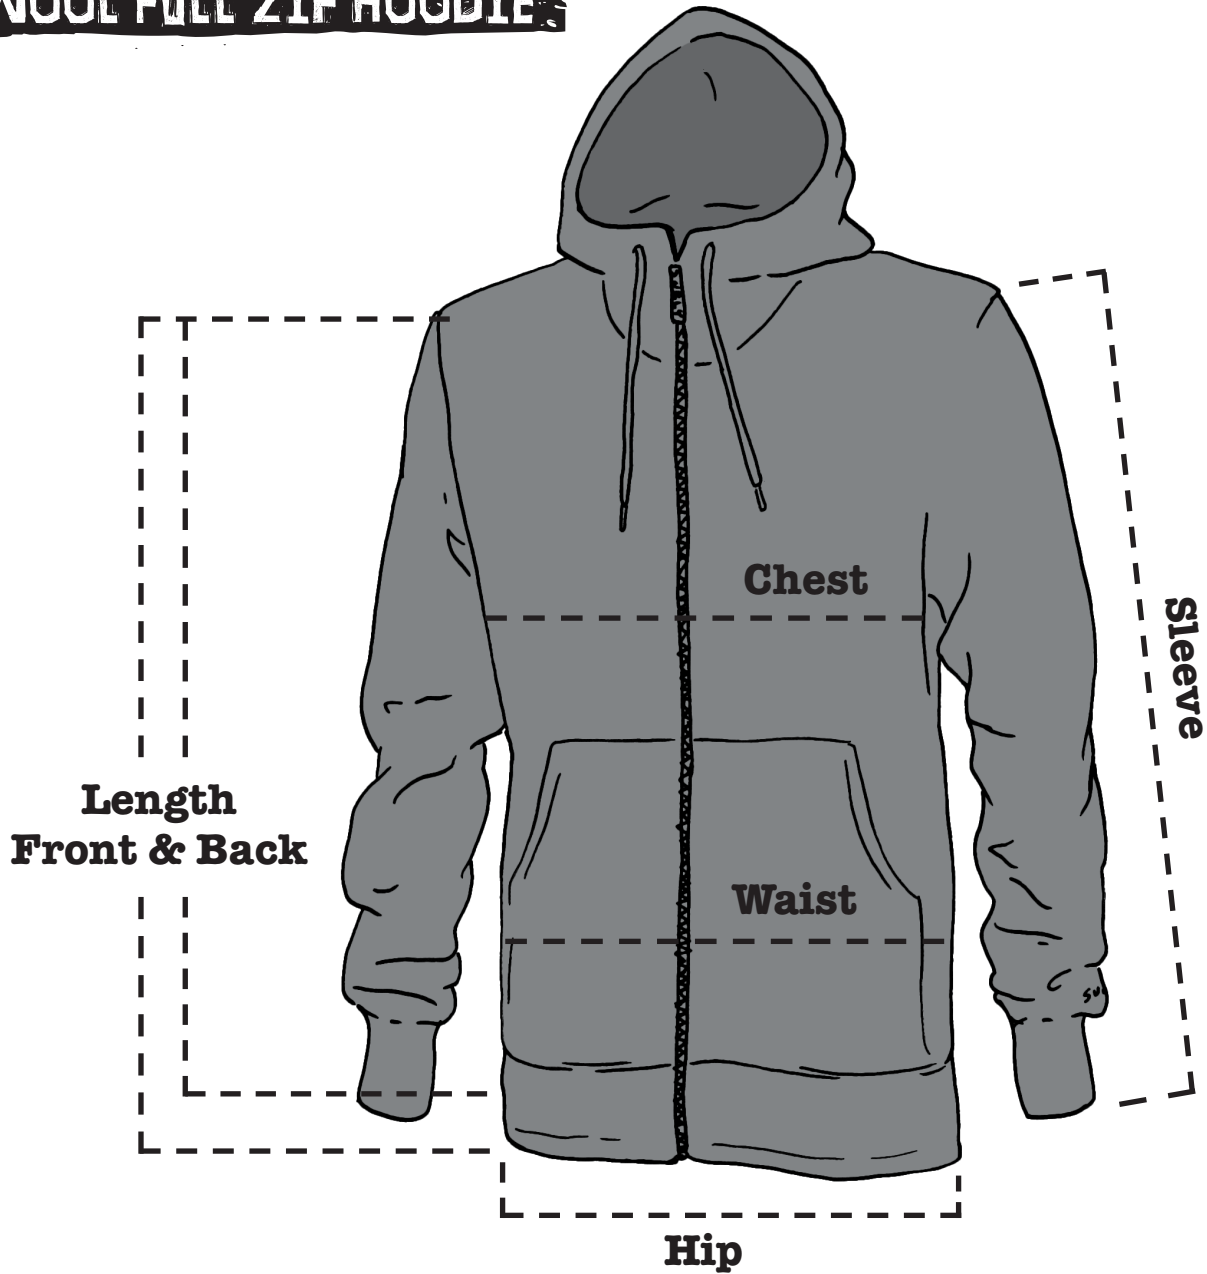

**WOOL FULL ZIP HOODIE**

MEN	DIMENSIONS (in.)*				
	S	M	L	XL	XXL
<b>Chest**</b>	41	43	45	47	49
<b>Length Front</b>	23	24	25	26	27
<b>Length Back</b>	29	30	31	32	33
<b>Sleeve</b>	35	36	37	38	38
<b>Waist</b>	38	40	42	44	46
<b>Hip</b>	39	41	43	45	47

\*Dimensions listed are of the garment itself, not the intended wearer.  
\*\*Chest measurement is the full circumference of torso.