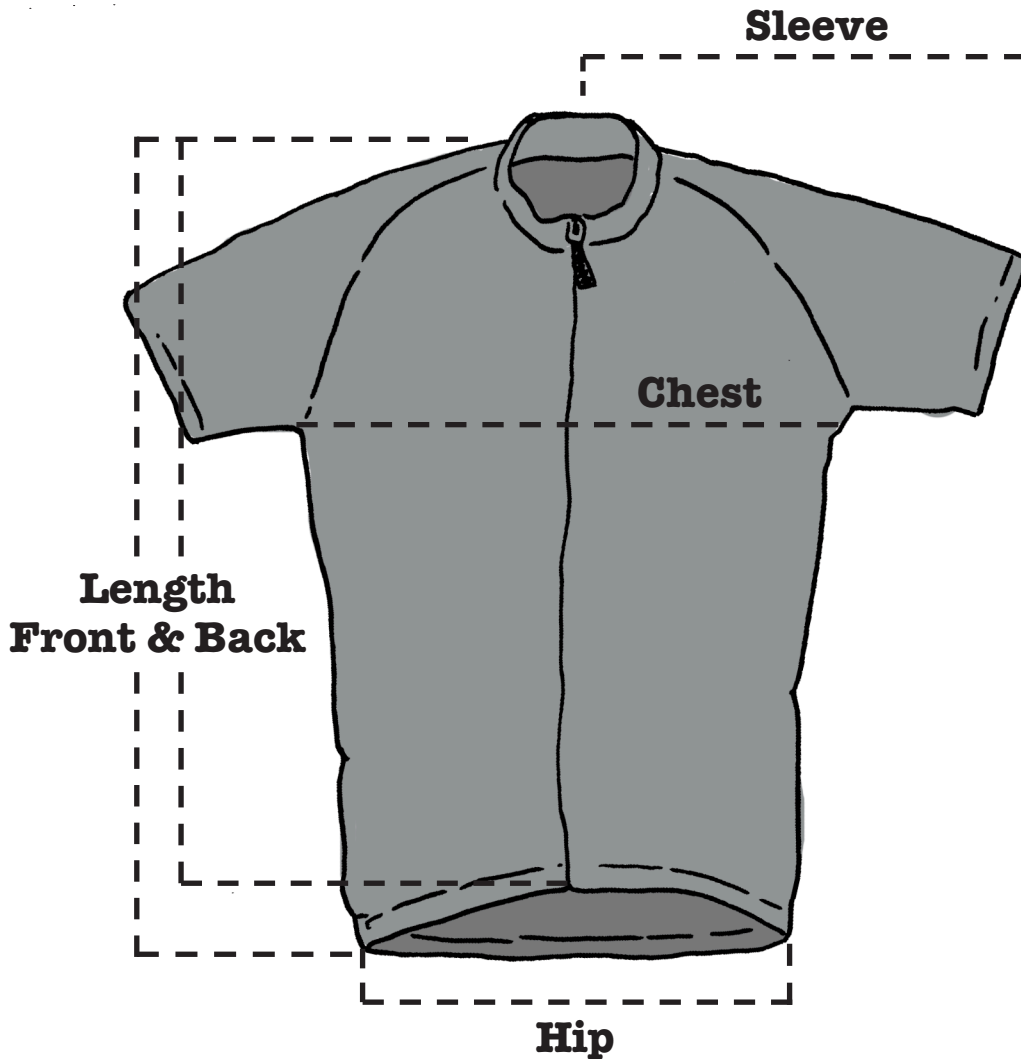

SHORT SLEEVE JERSEY

MEN	DIMENSIONS (in.)*				
	S	M	L	XL	XXL
Chest**	39	41	44	47	50
Length Front	23	23.5	24.5	25.5	26.5
Length Back	28	28.5	29.5	30.5	31.5
Sleeve	17.5	18	18.5	19	19.5
Waist	37	39	42	45	48
Hip	38	40	43	46	49

*Dimensions listed are of the garment itself, not the intended wearer.

**Chest measurement is the full circumference of torso.