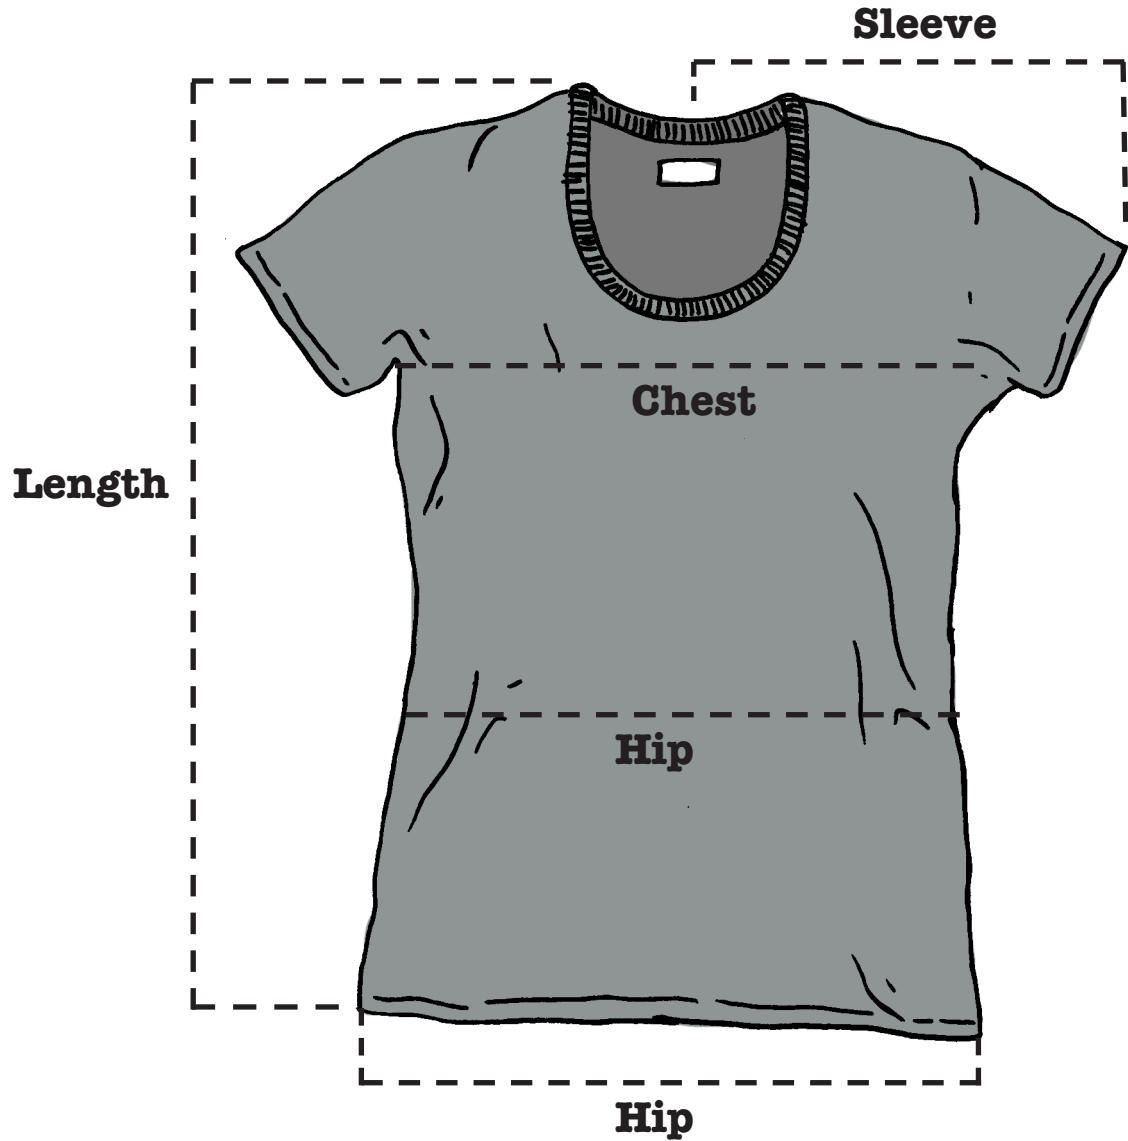

WOMENS SHORT SLEEVE T

| WOMEN | DIMENSIONS (in.)* | | | | |
|----------------|-------------------|------|------|------|------|
| | S | M | L | XL | XXL |
| Chest** | 35.5 | 37 | 38.5 | 40 | 41.5 |
| Length | 26.5 | 27 | 27.5 | 28 | 28.5 |
| Sleeve | 13 | 14 | 15 | 16 | 17 |
| Waist | 32.5 | 34 | 35.5 | 37 | 38.5 |
| Hip | 36 | 37.5 | 39 | 40.5 | 42 |

*Dimensions listed are of the garment itself, not the intended wearer.
**Chest measurement is the full circumference of torso.