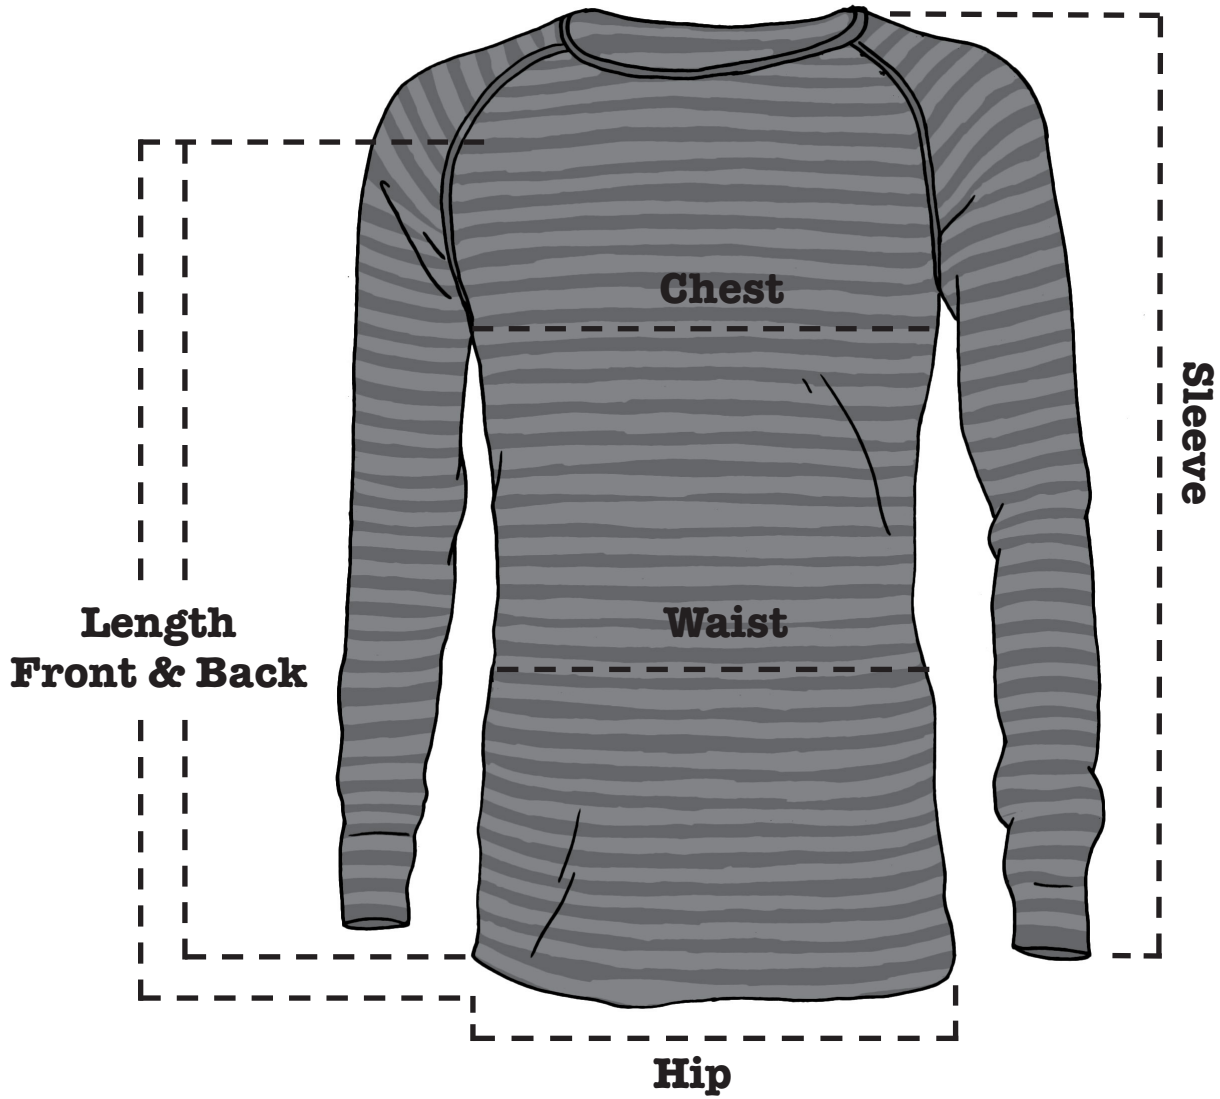

**RAGLAN SHIRT**

MENS	DIMENSIONS (in.)*					
	XS	S	M	L	XL	XXL
<b>Chest**</b>	33	36	39	42	45	48
<b>Length Back</b>	25	26	27	28	29	29
<b>Sleeve</b>	31	32	33	34	34	34
<b>Waist</b>	31	34	37	40	43	46
<b>Sweep</b>	33	36	39	42	45	48

\*Dimensions listed are of the garment itself, not the intended wearer.  
\*\*Chest measurement is the full circumference of torso.