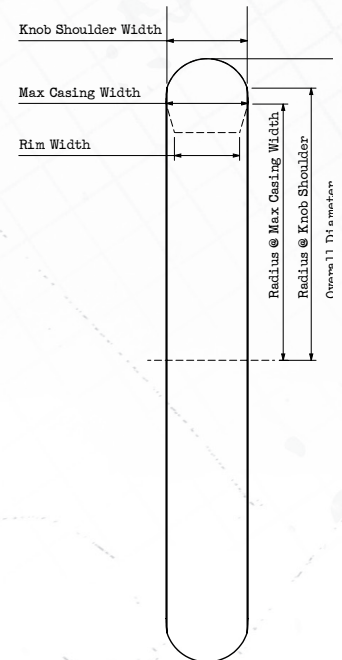

TIRE GEOMETRIES

	Rim Width mm	Overall Diameter mm	Knob Shoulder Width mm	Max Casing Width mm	Radius at Knob Shoulder Width mm
Endomorph	100.0	736.0	92.0	106.0	340.0
	82.0	736.0	90.0	99.0	345.0
	65.0	736.0	88.0	91.0	349.0
Edna	100.0	760.0	115.0	119.0	351.0
	80.0	760.0	113.0	112.0	349.0
	65.0	760.0	111.0	106.0	347.0
Larry	100.0	745.0	99.0	111.0	347.0
	82.0	745.0	97.0	103.0	347.0
	65.0	745.0	94.0	96.0	344.0
Black Floyd	100.0	735.5	98.5	111.0	340.5
	82.0	735.5	95.5	102.0	340.0
	65.0	735.5	93.0	96.0	338.0
Nate	100.0	745.0	106.0	112.0	344.0
	82.0	745.0	104.0	104.0	342.0
	65.0	745.0	101.0	98.0	340.0
Big Fat Larry	100.0	756.5	111.0	118.0	348.0
	82.0	756.5	108.0	110.0	346.0
	65.0	756.5	105.0	104.0	343.0
Bud	100.0	775.5	123.5	125.0	353.5
	82.0	775.5	118.0	117.0	350.0
	65.0	775.5	117.5	111.0	347.0
Lou	100.0	778.0	122.0	124.0	354.0
	82.0	778.0	120.0	117.0	351.0
	65.0	778.0	118.0	113.0	349.0
Knard 4.8	100.0	771.5	126.5	126.0	346.0
	82.0	771.5	122.5	120.0	343.0
	65.0	771.5	118.5	113.0	341.0
Knard 3.8	100.0	742.0	107.0	112.0	343.0
	82.0	742.0	103.0	103.0	341.0
	65.0	742.0	101.0	98.0	339.0
Knard 29+	50.0	775.0	79.0	77.5	362.0
Knard 26+	65.0	714.5	81.0	83.5	335.0
	50.0	714.5	79.0	79.0	333.0
Knard 700c	24.0	717.0	40.0	42.0	347.5
Knard 650b	24.0	677.0	40.0	42.0	328.0
Knard 27.5+	50.0	735.0	76.5	75.0	344.5
Dirt Wizard 26 x 2.75"	50.0	700.0	70.5	69.0	333.0
Dirt Wizard 29 x 3.0"	50.0	761.0	75.0	71.0	364.0
Dirt Wizard 27.5 x 3.0"	50.0	725.0	76.5	71.5	345.0
	35.0	725.0	74.5	66.5	342.0
Dirt Wizard 26 x 3.0"	50.0	699.0	74.5	70.5	333.0
Extra Terrestrial 26 x 2.5"	50.0	693.0	67.5	70.0	327.0
	24.0	693.0	63.0	60.0	321.0
Extra Terrestrial 29 x 2.5"	50.0	758.0	68.5	71.0	359.0
	24.0	758.0	64.0	60.5	352.0

Note: 1.) Dimensions were all taken at the tire's max psi.

2.) There are variabilities in all the posted geometries/dimensions depending on rim/psi use.

Surly

6400 West 105th Street
Bloomington, MN 55438